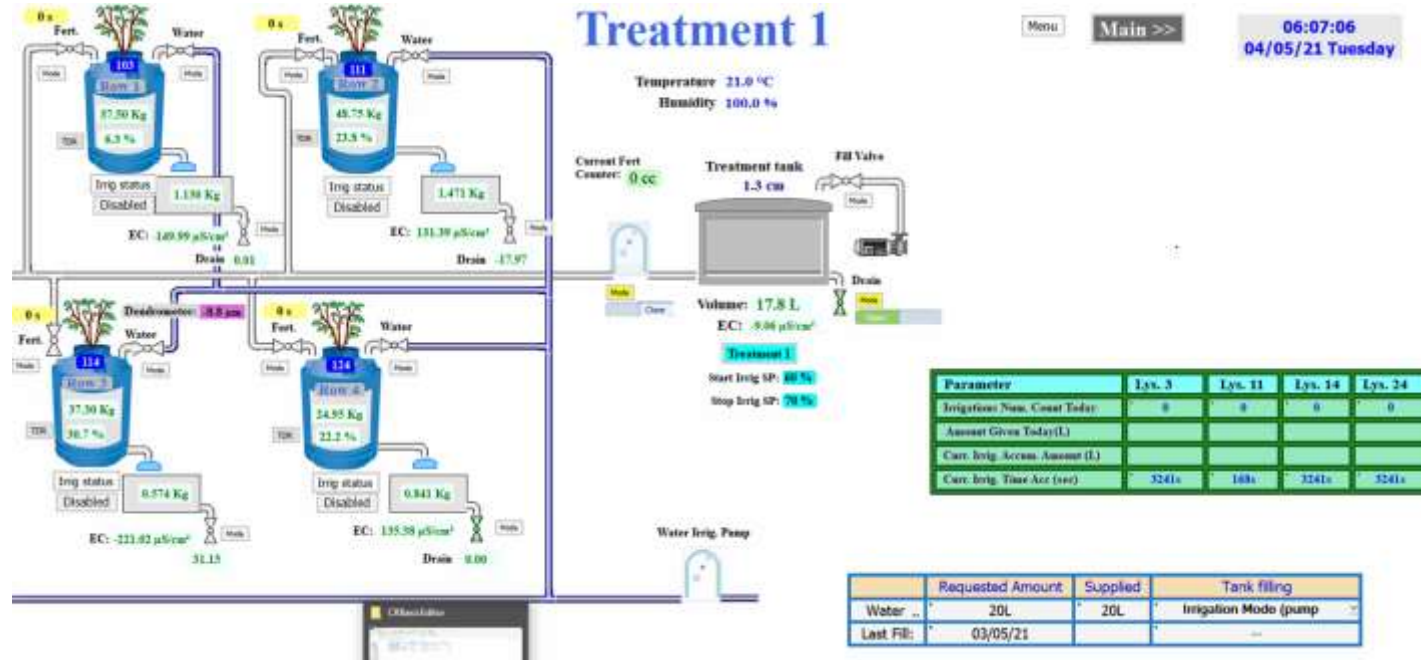

SCADA OPC

Crystal Vision OPC

- Supervisory control and data acquisition - simplifies maintenance & enables management to get a good picture of anything they want to know about automation system.
- The interface was developed by Crystal Vision in 2006
- Provides very good basic functionality for small & medium size projects

Crystal Vision OPC

- ✓ User friendly dashboard
- ✓ Real time alerts
- ✓ Flexible graphs and reports
- ✓ Remote control operations

Crystal Vision OPC

Crystal Vision OPC

Opportunities with Crystal Vision

- Automated fish feeding solutions
- Environmental control systems for aquaculture
- Lysimeters & soil monitoring
- Water & sewage treatment stations
- SCADA OPC for medium & small companies
- Medical devices prototyping