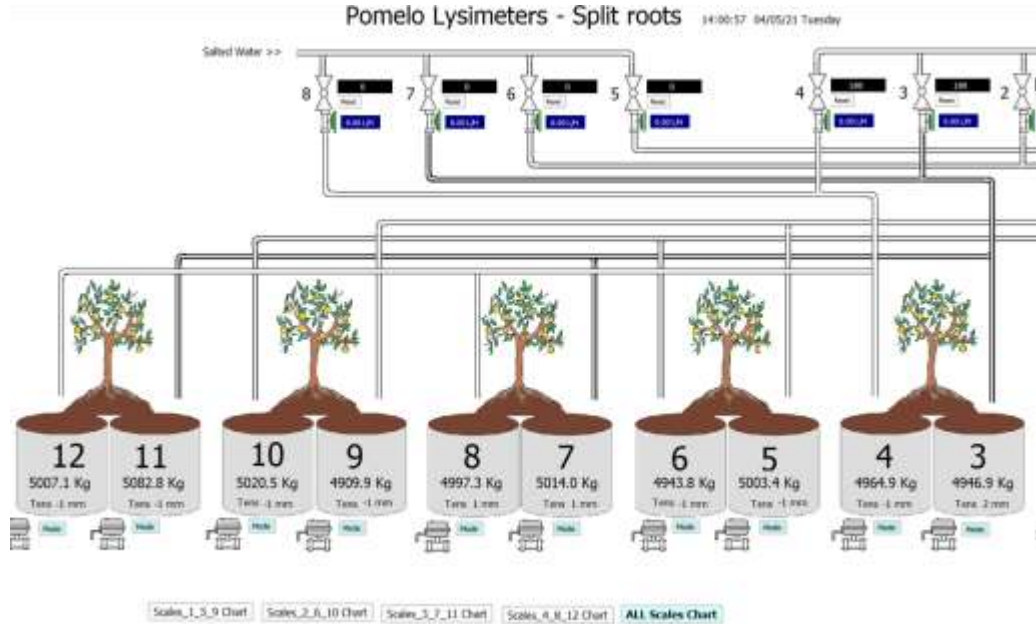

Monitored Climate Simulator

The Monitored Climate Simulator
is a unique system that simulates
climatic changes in the sea

Check out video about this project:

https://youtu.be/GBoDP_7TDa4

Fish Feeder Robot

- Feeding fish is a complex and expensive process
- The CrystalVision Fish Feeder robot system optimizes the feeding process and cuts down the costs

Fish Feeder Robots

- ✓ Cut the costs on manual labour
- ✓ Provides accurate feeding distribution
- ✓ Each robot serves up to 200 pools
- ✓ Easy data collection
- ✓ No room for human error

SCADA OPC

Crystal Vision OPC

- Supervisory control and data acquisition - simplifies maintenance & enables management to get a good picture of anything they want to know about automation system.
- The interface was developed by Crystal Vision in 2006
- Provides very good basic functionality for small & medium size projects

Crystal Vision OPC

- ✓ User friendly dashboard
- ✓ Real time alerts
- ✓ Flexible graphs and reports
- ✓ Remote control operations

Crystal Vision OPC

Crystal Vision OPC

Opportunities with Crystal Vision

- Automated fish feeding solutions
- Environmental control systems for aquaculture
- Lysimeters & soil monitoring
- Water & sewage treatment stations
- SCADA OPC for medium & small companies
- Medical devices prototyping