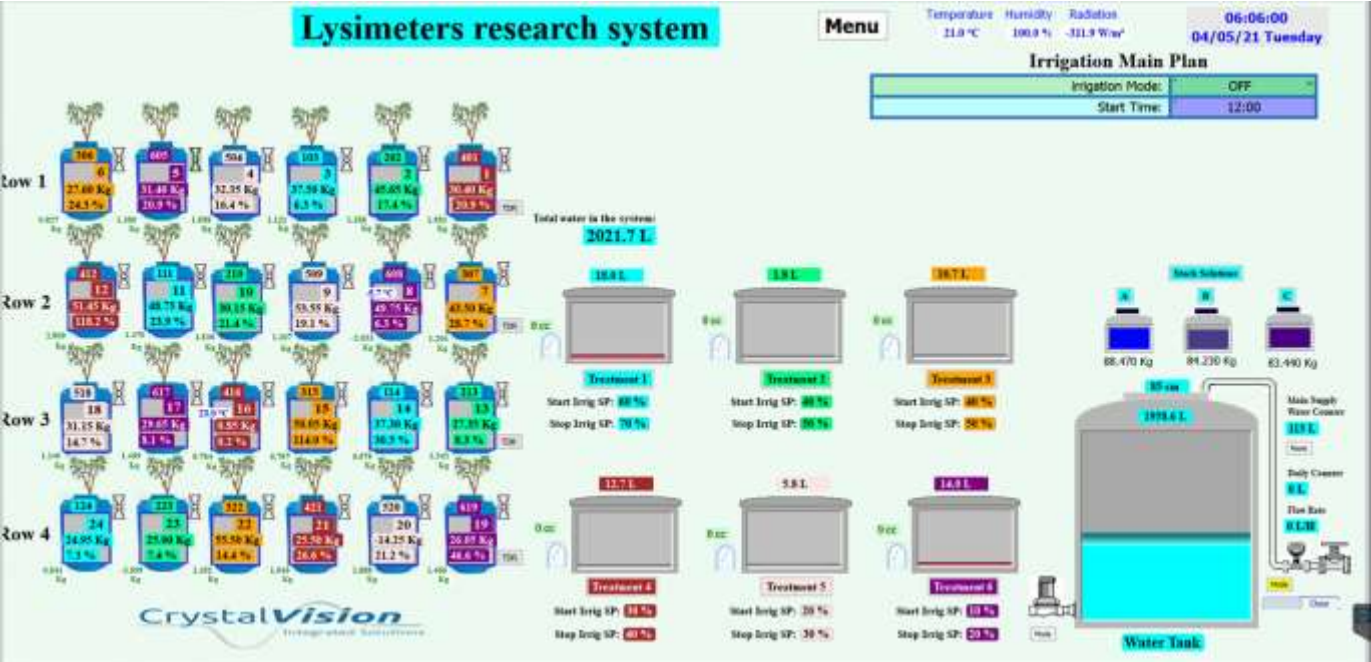

SCADA OPC

Crystal Vision OPC

- Supervisory control and data acquisition - simplifies maintenance & enables management to get a good picture of anything they want to know about automation system.
- The interface was developed by Crystal Vision in 2006
- Provides very good basic functionality for small & medium size projects

Crystal Vision OPC

- ✓ User friendly dashboard
- ✓ Real time alerts
- ✓ Flexible graphs and reports
- ✓ Remote control operations

Crystal Vision OPC

Crystal Vision OPC

Opportunities with Crystal Vision

- Automated fish feeding solutions
- Environmental control systems for aquaculture
- Lysimeters & soil monitoring
- Water & sewage treatment stations
- SCADA OPC for medium & small companies
- Medical devices prototyping